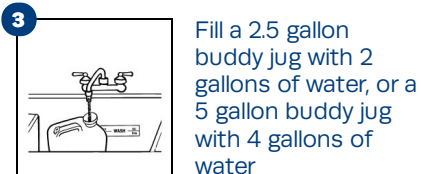

As Needed

Special Directions

Wear appropriate gloves, if required or sensitive to cleaning solutions.

Buddy Jug Size and Dosing:

- Dispensed 1/2 gallon Febreze product bottle for 2.5 gallon buddy jug, or
- Dispensed 1 gallon Febreze product bottle into a 5 gallon buddy jug.