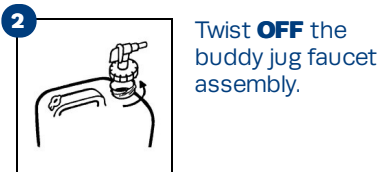

Buddy Jug – How To Dilute Febreze Fabric Refresher Deep Penetrating

Products Needed

Tools Needed

- Buddy Jug
- Gloves and Goggles, Safety

Frequency

As Needed

Special Directions

Wear appropriate gloves, if required or sensitive to cleaning solutions.